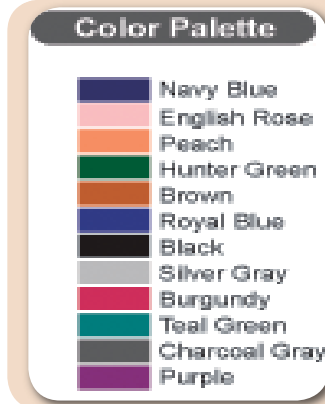

Facial Wash Towel - White Price/Dz.

BESWC144	13x13-1.25#	6.75 (1-9 Dz.)	6.40 (10+ Dz.)
BESWC145	13x13-1.50#	8.95 (1-9 Dz.)	8.55 (10+ Dz.)
BESWC147	13x13-1.70#	10.50 (1-9 Dz.)	9.95 (10+ Dz.)

Facial Wash Towel - Bone Price/Dz.

BESWC041	13x13-1.35#	9.20 (1-9 Dz.)	8.75 (10+ Dz.)
BESWC081	13x13-1.50#	9.85 (1-9 Dz.)	9.34 (10+ Dz.)
BESWC121	13x13-1.75#	19.94 (1-9 Dz.)	18.94 (10+ Dz.)

*Prices F.O.B warehouse subject to change

Visit www.hysupplies.com for complete product details

BE01 Rev:11 2008